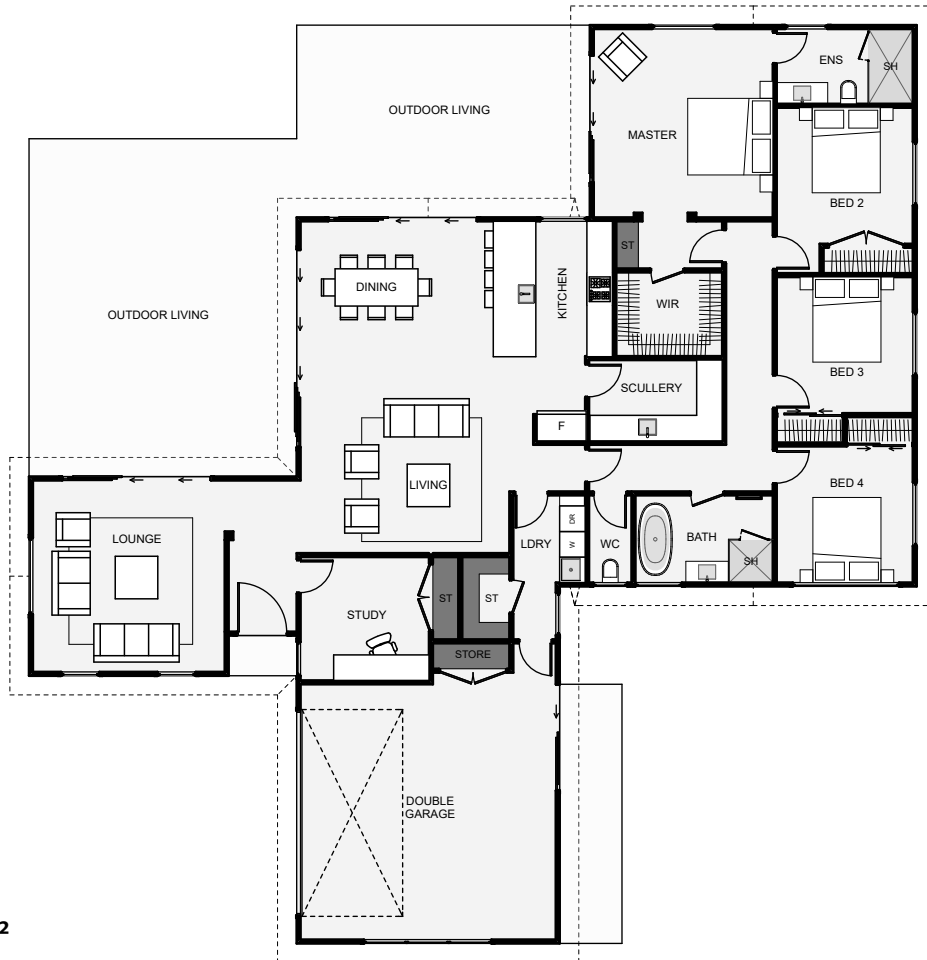

The Moa has lots of cool features. Firstly, this home has dual living separated from the foyer, allowing you to direct guests to either lounge or even straight into the study which is smartly located right off the foyer. This home also includes a good size scullery, a separate laundry, built-in garage storage, a large walk-in wardrobe and plenty of outdoor space.

Floor Area: 241m<sup>2</sup>

2 | 
 4+ | 
 2 | 
 2 | 
 20.9m | 21.6m

Contact us:

m: 027 2033 538

e: kieran@resibuilt.co.nz

www.resibuilt.co.nz