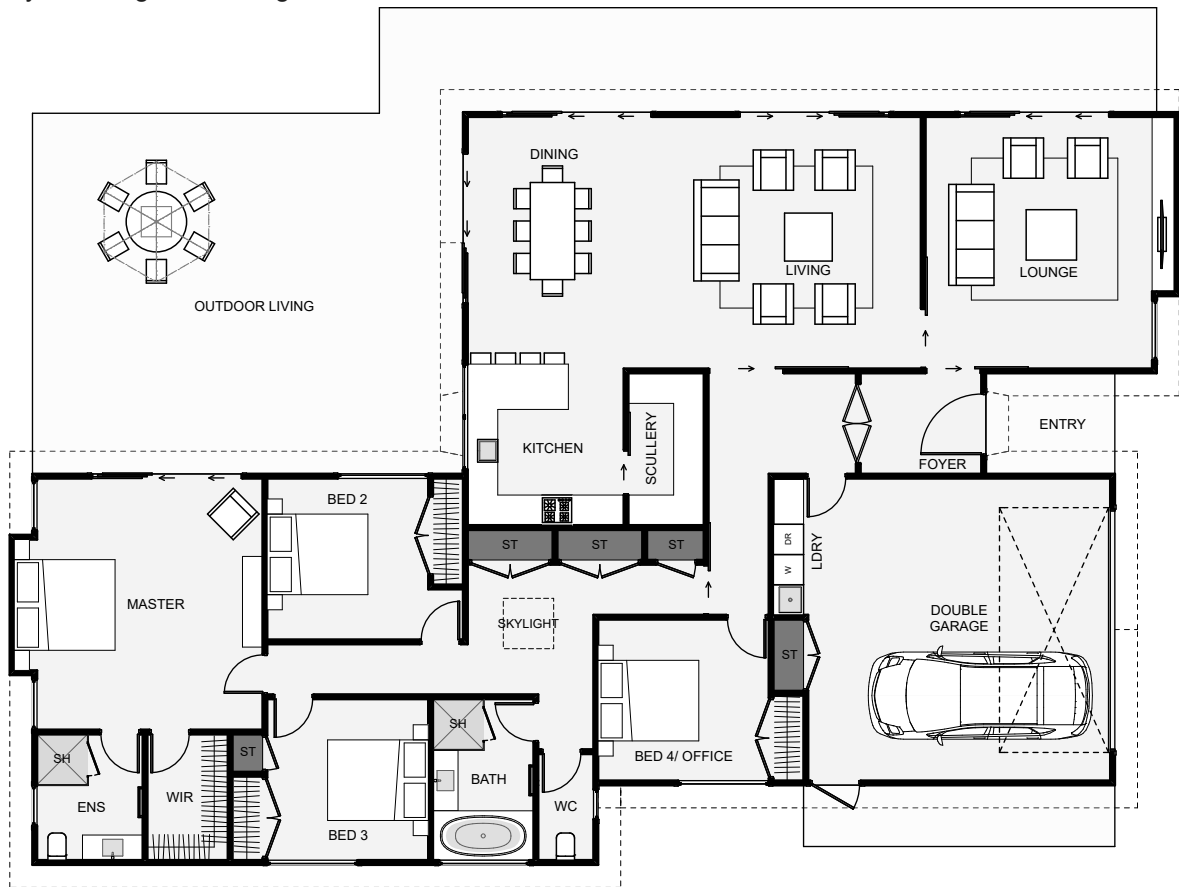

Meet the Kaka, where classic meets modern. This four bedroom home works just as well inside, as it does out. Dual living with dual access points from the foyer makes this home easy to work with when having guests around. The dining area allows for a larger table, the kitchen includes a scullery and there's even room for an outdoor kitchen bar. Other pros include plenty of storage and a large master bedroom.

Floor Area: 245m²

 2  4  2  2  22.3m  14.9m

Contact us:
 m: 027 2033 538
 e: kieran@resibuilt.co.nz
 www.resibuilt.co.nz