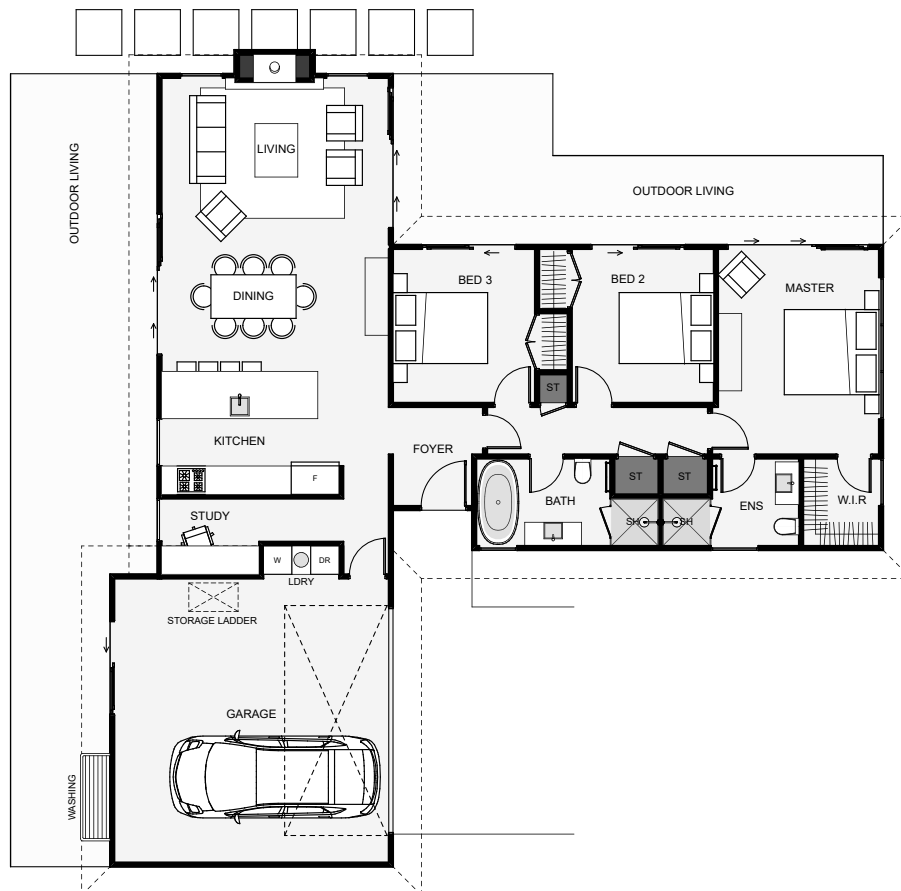

This three bedroom home is designed with a layout that takes advantage of both morning and evening sun with its dual outdoor living. Some nice features of this home are the back to back bathrooms, which keeps plumbing simplified, the bedrooms being positioned in their own wing and an additional study giving you the option of working from home! If you're looking for a three bedroom home with a styled traditional look and a layout that you'll be happy living in, years from now, look no further!

Floor Area: 156m²

2
 3+
 2
 1
 16.3m
 17.3m

Contact us:
 m: 027 2033 538
 e: kieran@resibuilt.co.nz
 www.resibuilt.co.nz